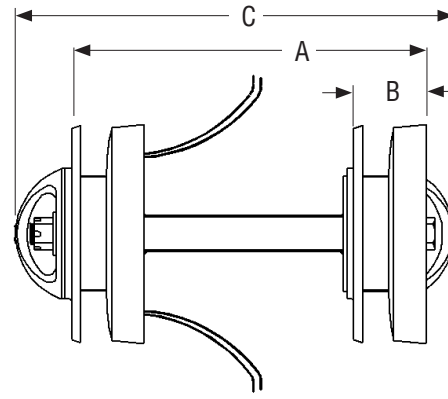

Features

Pit cleaning wire brushes are designed to improve the effectiveness of corrosion inhibitors, thus reducing the risk of leaks due to internal corrosion. Brushes are designed to conform to the inside diameter of pipe, regardless of wall thickness, to effectively clean the pipe wall.

- PitBoss Cleaning Pigs are available in sizes 6-inch (150 mm) and larger.
- PitBoss Cleaning Pigs are available in dual diameter configurations.

■ 24-inch PitBoss™ Cleaning Pigs

North and South America: **918-447-5400**

Europe / Africa: **32-67-28-04-20**

Middle East: **91-2667-619900**

Asia / Pacific: **65-6364-8520**

PitBoss™ Cleaning Pigs

■ Sizes 16-inch & larger

■ Sizes 6- through 14-inch

Sizes 6-inch and larger

Inches	mm	Wt./Lbs.	Wt./Kg.	Part Number	A	B	C
6	150	15	6.80	02-2646-0006	15.56	2.56	18.36
8	200	20	9.07	02-2646-0008	16.56	3.00	19.30
10	250	40	18.14	02-2646-0010	19.50	3.63	19.50
12	300	50	22.68	02-2646-0012	20.44	4.19	23.86
14	350	57	25.85	02-2646-0014	20.44	4.19	23.86
16	400	120	54.43	02-2646-0016	24.44	5.33	27.50
18	450	145	65.77	02-2646-0018	23.44	5.67	28.63
20	500	215	97.52	02-2646-0020	26.24	6.08	31.58
22	550	235	106.59	02-2646-0022	26.79	6.54	32.04
24	600	270	122.47	02-2646-0024	30.85	7.44	36.94
26	650	322	146.06	02-2646-0026	39.74	7.52	46.21