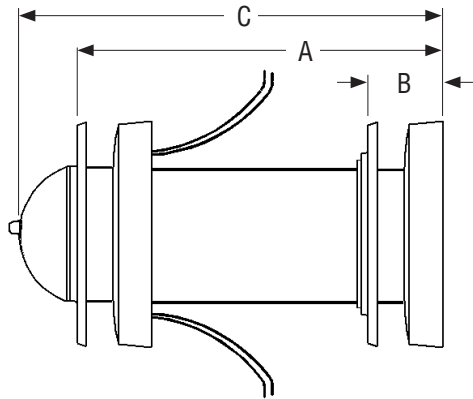

Features

Pit cleaning wire brushes are designed to improve the effectiveness of corrosion inhibitors, thus reducing the risk of leaks due to internal corrosion. Brushes are designed to conform to the inside diameter of pipe, regardless of wall thickness, to effectively clean the pipe wall.

Options

T.D. Williamson, Inc., is committed to providing you with the exact product to assist you in planning, budgeting, and meeting the specifications for your individual application needs.

To help you obtain the proper pig for your application, check to see if the selection is capable of traversing your particular pipeline components (bends, valves, tees, etc.)

- PitBoss Cleaning Pigs are available in sizes 6-inch (150 mm) and larger.
- PitBoss Cleaning Pigs are available in dual diameter configurations.

■ 24-inch PitBoss™ Cleaning Pigs

North and South America: **918-447-5400**

Europe / Africa: **32-67-28-04-20**

Middle East: **91-2667-619900**

Asia / Pacific: **65-6364-8520**

PitBoss™ Cleaning Pigs

■ Sizes 16-inch & larger

■ Sizes 6- through 14-inch

Sizes 6-inch and larger

Inches	mm	Wt./Lbs.	Wt./Kg.	Part Number	A	B	C
6	150	15	6.80	02-2646-0006	15.56	2.56	18.36
8	200	20	9.07	02-2646-0008	16.56	3.00	19.30
10	250	40	18.14	02-2646-0010	19.50	3.63	19.50
12	300	50	22.68	02-2646-0012	20.44	4.19	23.86
14	350	57	25.85	02-2646-0014	20.44	4.19	23.86
16	400	120	54.43	02-2646-0016	24.44	5.33	27.50
18	450	145	65.77	02-2646-0018	23.44	5.67	28.63
20	500	215	97.52	02-2646-0020	26.24	6.08	31.58
22	550	235	106.59	02-2646-0022	26.79	6.54	32.04
24	600	270	122.47	02-2646-0024	30.85	7.44	36.94
26	650	322	146.06	02-2646-0026	39.74	7.52	46.21